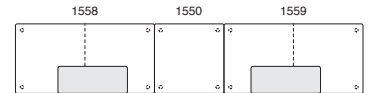

FACELIFT FAIR & SQUARE

Configurations Examples:

T R I N I T Y

Product Styles:

1550
Ottoman
36" x 36"

1551
Seating Unit
36" x 36"

1552
Corner Unit
36" x 36"

1555
Ottoman
72" x 36"

1556
Seating Unit / Left Back
72" x 36"

1557
Seating Unit / Right Back
72" x 36"

1558
Seating Unit / Offset Back Left
72" x 36"

1559
Seating Unit / Offset Back Right
72" x 36"

1560
Seating Unit / Double Back
72" x 36"

1561
Seating Unit / Left Arm Facing
w/ Offset Back
72" x 36"

1562
Seating Unit / Right Arm Facing
w/ Offset Back
72" x 36"

1564
Table
36" x 36"

T1-L Table Top Only
14" x 36"

*Note: Table Top
Can Be Substituted
For Any Back.*