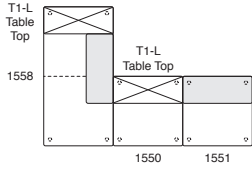

FACELIFT FAIR & SQUARE

Configurations Examples:

T R I N I T Y

Product Styles:

1550
Ottoman
36" x 36"

1551
Seating Unit
36" x 36"

1552
Corner Unit
36" x 36"

1555
Ottoman
72" x 36"

1556
Seating Unit / Left Back
72" x 36"

1557
Seating Unit / Right Back
72" x 36"

1558
Seating Unit / Offset Back Left
72" x 36"

1559
Seating Unit / Offset Back Right
72" x 36"

1560
Seating Unit / Double Back
72" x 36"

1561
Seating Unit / Left Arm Facing
w/ Offset Back
72" x 36"

1562
Seating Unit / Right Arm Facing
w/ Offset Back
72" x 36"

1564
Table
36" x 36"

T1-L Table Top Only
14" x 36"

*Note: Table Top
Can Be Substituted
For Any Back.*