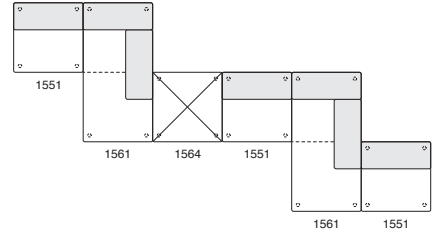

FACELIFT FAIR & SQUARE

Configurations Examples:

T R I N I T Y

Product Styles:

1550
Ottoman
36" x 36"

1551
Seating Unit
36" x 36"

1552
Corner Unit
36" x 36"

1555
Ottoman
72" x 36"

1556
Seating Unit / Left Back
72" x 36"

1557
Seating Unit / Right Back
72" x 36"

1558
Seating Unit / Offset Back Left
72" x 36"

1559
Seating Unit / Offset Back Right
72" x 36"

1560
Seating Unit / Double Back
72" x 36"

1561
Seating Unit / Left Arm Facing
w/ Offset Back
72" x 36"

1562
Seating Unit / Right Arm Facing
w/ Offset Back
72" x 36"

1564
Table
36" x 36"

T1-L Table Top Only
14" x 36"

*Note: Table Top
Can Be Substituted
For Any Back.*