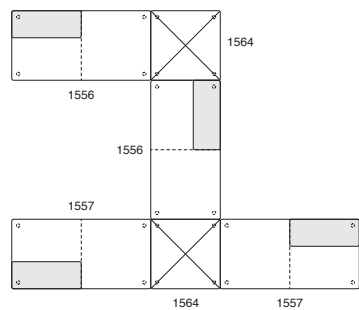

FACELIFT FAIR & SQUARE

Configurations Examples:

T R I N I T Y

Product Styles:

1550
Ottoman
36" x 36"

1551
Seating Unit
36" x 36"

1552
Corner Unit
36" x 36"

1555
Ottoman
72" x 36"

1556
Seating Unit / Left Back
72" x 36"

1557
Seating Unit / Right Back
72" x 36"

1558
Seating Unit / Offset Back Left
72" x 36"

1559
Seating Unit / Offset Back Right
72" x 36"

1560
Seating Unit / Double Back
72" x 36"

1561
Seating Unit / Left Arm Facing
w/ Offset Back
72" x 36"

1562
Seating Unit / Right Arm Facing
w/ Offset Back
72" x 36"

1564
Table
36" x 36"

T1-L Table Top Only
14" x 36"

*Note: Table Top
Can Be Substituted
For Any Back.*