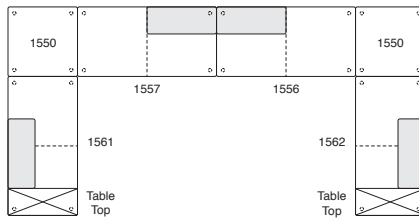

FACELIFT FAIR & SQUARE

Configurations Examples:

T R I N I T Y

Product Styles:

1550
Ottoman
36" x 36"

1551
Seating Unit
36" x 36"

1552
Corner Unit
36" x 36"

1555
Ottoman
72" x 36"

1556
Seating Unit / Left Back
72" x 36"

1557
Seating Unit / Right Back
72" x 36"

1558
Seating Unit / Offset Back Left
72" x 36"

1559
Seating Unit / Offset Back Right
72" x 36"

1560
Seating Unit / Double Back
72" x 36"

1561
Seating Unit / Left Arm Facing
w/ Offset Back
72" x 36"

1562
Seating Unit / Right Arm Facing
w/ Offset Back
72" x 36"

1564
Table
36" x 36"

T1-L Table Top Only
14" x 36"

*Note: Table Top
Can Be Substituted
For Any Back.*