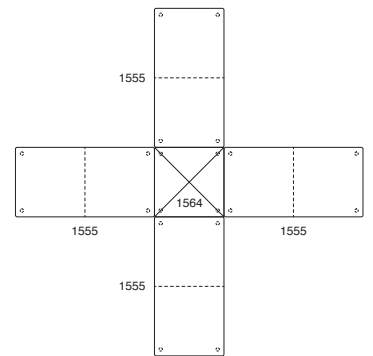

FACELIFT FAIR & SQUARE

Configurations Examples:

T R I N I T Y

Product Styles:

1550
Ottoman
36" x 36"

1551
Seating Unit
36" x 36"

1552
Corner Unit
36" x 36"

1555
Ottoman
72" x 36"

1556
Seating Unit / Left Back
72" x 36"

1557
Seating Unit / Right Back
72" x 36"

1558
Seating Unit / Offset Back Left
72" x 36"

1559
Seating Unit / Offset Back Right
72" x 36"

1560
Seating Unit / Double Back
72" x 36"

1561
Seating Unit / Left Arm Facing
w/ Offset Back
72" x 36"

1562
Seating Unit / Right Arm Facing
w/ Offset Back
72" x 36"

1564
Table
36" x 36"

T1-L Table Top Only
14" x 36"

*Note: Table Top
Can Be Substituted
For Any Back.*