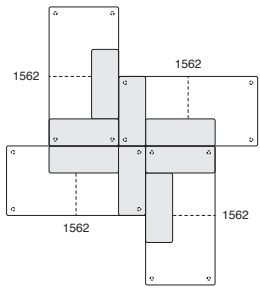

FACELIFT FAIR & SQUARE

Configurations Examples:

T R I N I T Y

Product Styles:

1550
Ottoman
36" x 36"

1551
Seating Unit
36" x 36"

1552
Corner Unit
36" x 36"

1555
Ottoman
72" x 36"

1556
Seating Unit / Left Back
72" x 36"

1557
Seating Unit / Right Back
72" x 36"

1558
Seating Unit / Offset Back Left
72" x 36"

1559
Seating Unit / Offset Back Right
72" x 36"

1560
Seating Unit / Double Back
72" x 36"

1561
Seating Unit / Left Arm Facing
w/ Offset Back
72" x 36"

1562
Seating Unit / Right Arm Facing
w/ Offset Back
72" x 36"

1564
Table
36" x 36"

T1-L Table Top Only
14" x 36"

*Note: Table Top
Can Be Substituted
For Any Back.*