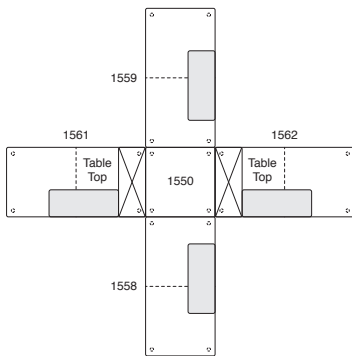

FACELIFT FAIR & SQUARE

Configurations Examples:

T R I N I T Y

Product Styles:

1550
Ottoman
36" x 36"

1551
Seating Unit
36" x 36"

1552
Corner Unit
36" x 36"

1555
Ottoman
72" x 36"

1556
Seating Unit / Left Back
72" x 36"

1557
Seating Unit / Right Back
72" x 36"

1558
Seating Unit / Offset Back Left
72" x 36"

1559
Seating Unit / Offset Back Right
72" x 36"

1560
Seating Unit / Double Back
72" x 36"

1561
Seating Unit / Left Arm Facing
w/ Offset Back
72" x 36"

1562
Seating Unit / Right Arm Facing
w/ Offset Back
72" x 36"

1564
Table
36" x 36"

T1-L Table Top Only
14" x 36"

*Note: Table Top
Can Be Substituted
For Any Back.*