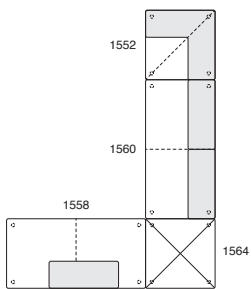

FACELIFT FAIR & SQUARE

Configurations Examples:

T R I N I T Y

Product Styles:

1550
Ottoman
36" x 36"

1551
Seating Unit
36" x 36"

1552
Corner Unit
36" x 36"

1555
Ottoman
72" x 36"

1556
Seating Unit / Left Back
72" x 36"

1557
Seating Unit / Right Back
72" x 36"

1558
Seating Unit / Offset Back Left
72" x 36"

1559
Seating Unit / Offset Back Right
72" x 36"

1560
Seating Unit / Double Back
72" x 36"

1561
Seating Unit / Left Arm Facing
w/ Offset Back
72" x 36"

1562
Seating Unit / Right Arm Facing
w/ Offset Back
72" x 36"

1564
Table
36" x 36"

T1-L Table Top Only
14" x 36"

*Note: Table Top
Can Be Substituted
For Any Back.*