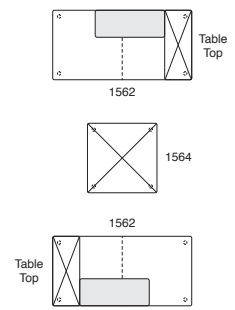

FACELIFT FAIR & SQUARE

Configurations Examples:

T R I N I T Y

Product Styles:

1550
Ottoman
36" x 36"

1551
Seating Unit
36" x 36"

1552
Corner Unit
36" x 36"

1555
Ottoman
72" x 36"

1556
Seating Unit / Left Back
72" x 36"

1557
Seating Unit / Right Back
72" x 36"

1558
Seating Unit / Offset Back Left
72" x 36"

1559
Seating Unit / Offset Back Right
72" x 36"

1560
Seating Unit / Double Back
72" x 36"

1561
Seating Unit / Left Arm Facing
w/ Offset Back
72" x 36"

1562
Seating Unit / Right Arm Facing
w/ Offset Back
72" x 36"

1564
Table
36" x 36"

T1-L Table Top Only
14" x 36"

*Note: Table Top
Can Be Substituted
For Any Back.*