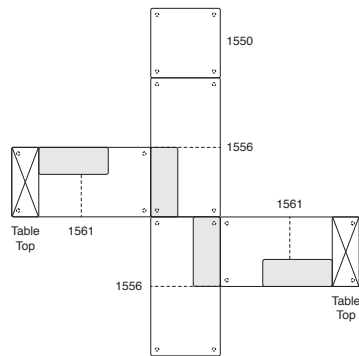

FACELIFT FAIR & SQUARE

Configurations Examples:

T R I N I T Y

Product Styles:

1550
Ottoman
36" x 36"

1551
Seating Unit
36" x 36"

1552
Corner Unit
36" x 36"

1555
Ottoman
72" x 36"

1556
Seating Unit / Left Back
72" x 36"

1557
Seating Unit / Right Back
72" x 36"

1558
Seating Unit / Offset Back Left
72" x 36"

1559
Seating Unit / Offset Back Right
72" x 36"

1560
Seating Unit / Double Back
72" x 36"

1561
Seating Unit / Left Arm Facing
w/ Offset Back
72" x 36"

1562
Seating Unit / Right Arm Facing
w/ Offset Back
72" x 36"

1564
Table
36" x 36"

T1-L Table Top Only
14" x 36"

*Note: Table Top
Can Be Substituted
For Any Back.*