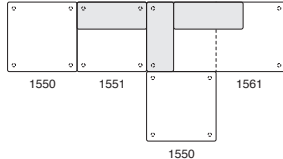

FACELIFT FAIR & SQUARE

Configurations Examples:

T R I N I T Y

Product Styles:

1550
Ottoman
36" x 36"

1551
Seating Unit
36" x 36"

1552
Corner Unit
36" x 36"

1555
Ottoman
72" x 36"

1556
Seating Unit / Left Back
72" x 36"

1557
Seating Unit / Right Back
72" x 36"

1558
Seating Unit / Offset Back Left
72" x 36"

1559
Seating Unit / Offset Back Right
72" x 36"

1560
Seating Unit / Double Back
72" x 36"

1561
Seating Unit / Left Arm Facing
w/ Offset Back
72" x 36"

1562
Seating Unit / Right Arm Facing
w/ Offset Back
72" x 36"

1564
Table
36" x 36"

T1-L Table Top Only
14" x 36"

*Note: Table Top
Can Be Substituted
For Any Back.*